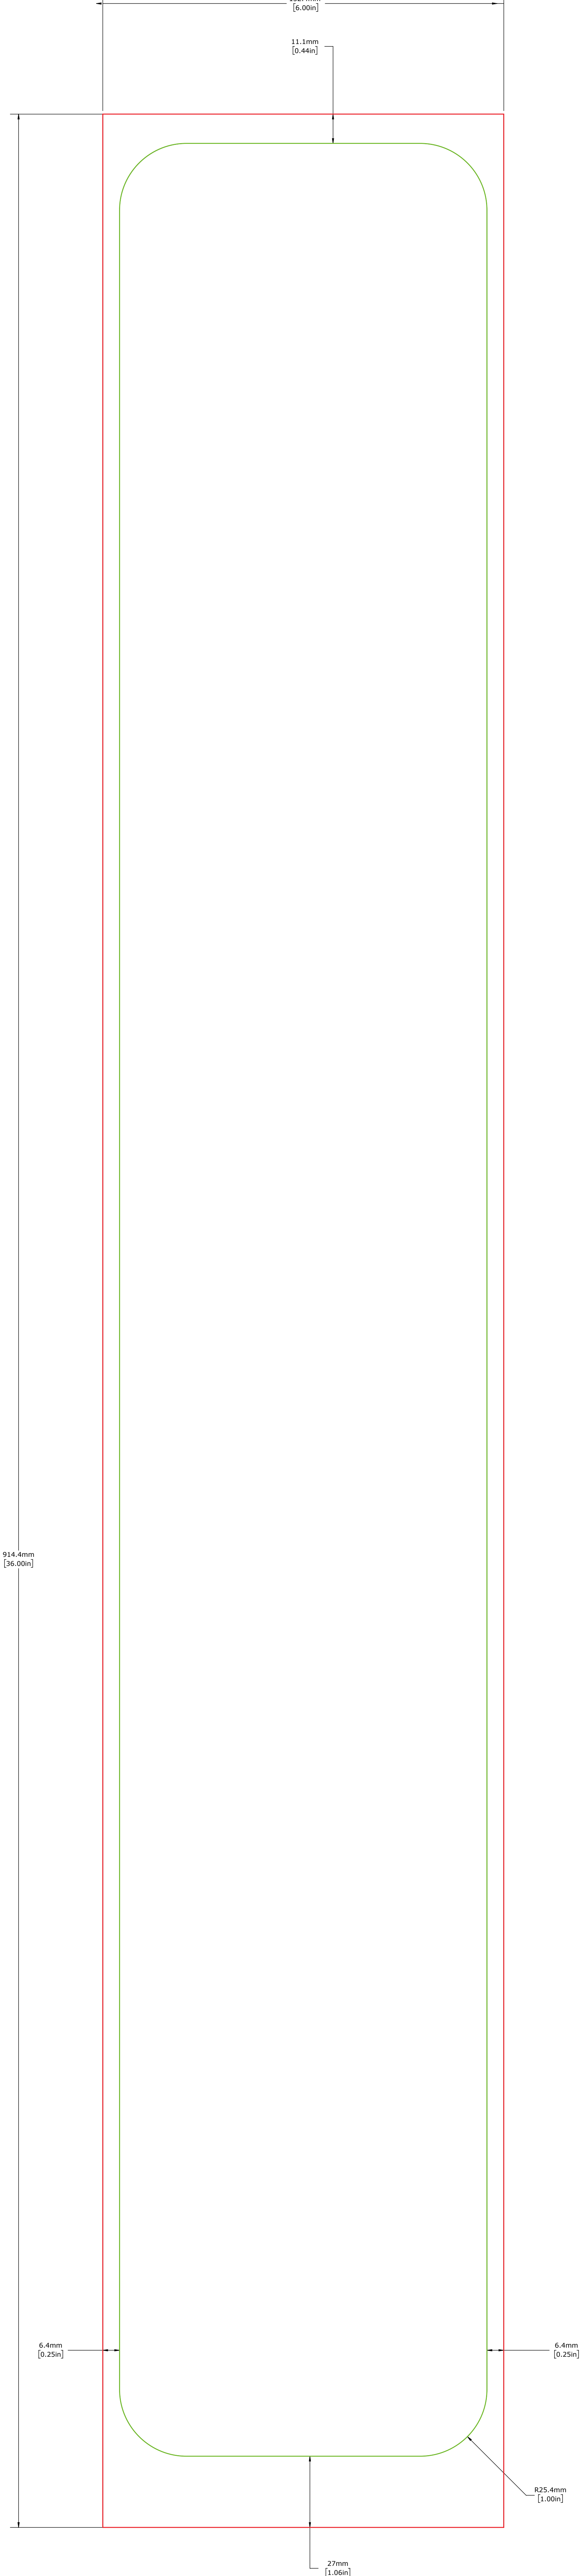

Custom Signage Template

BumperSign Solar 36" x 6" Graphic Area

FINAL ART SIZE:
6" WIDTH | **36" HEIGHT**

KEEP COPY & LOGOS:
Within the **green** rounded rectangle
(visible print area) shown above.