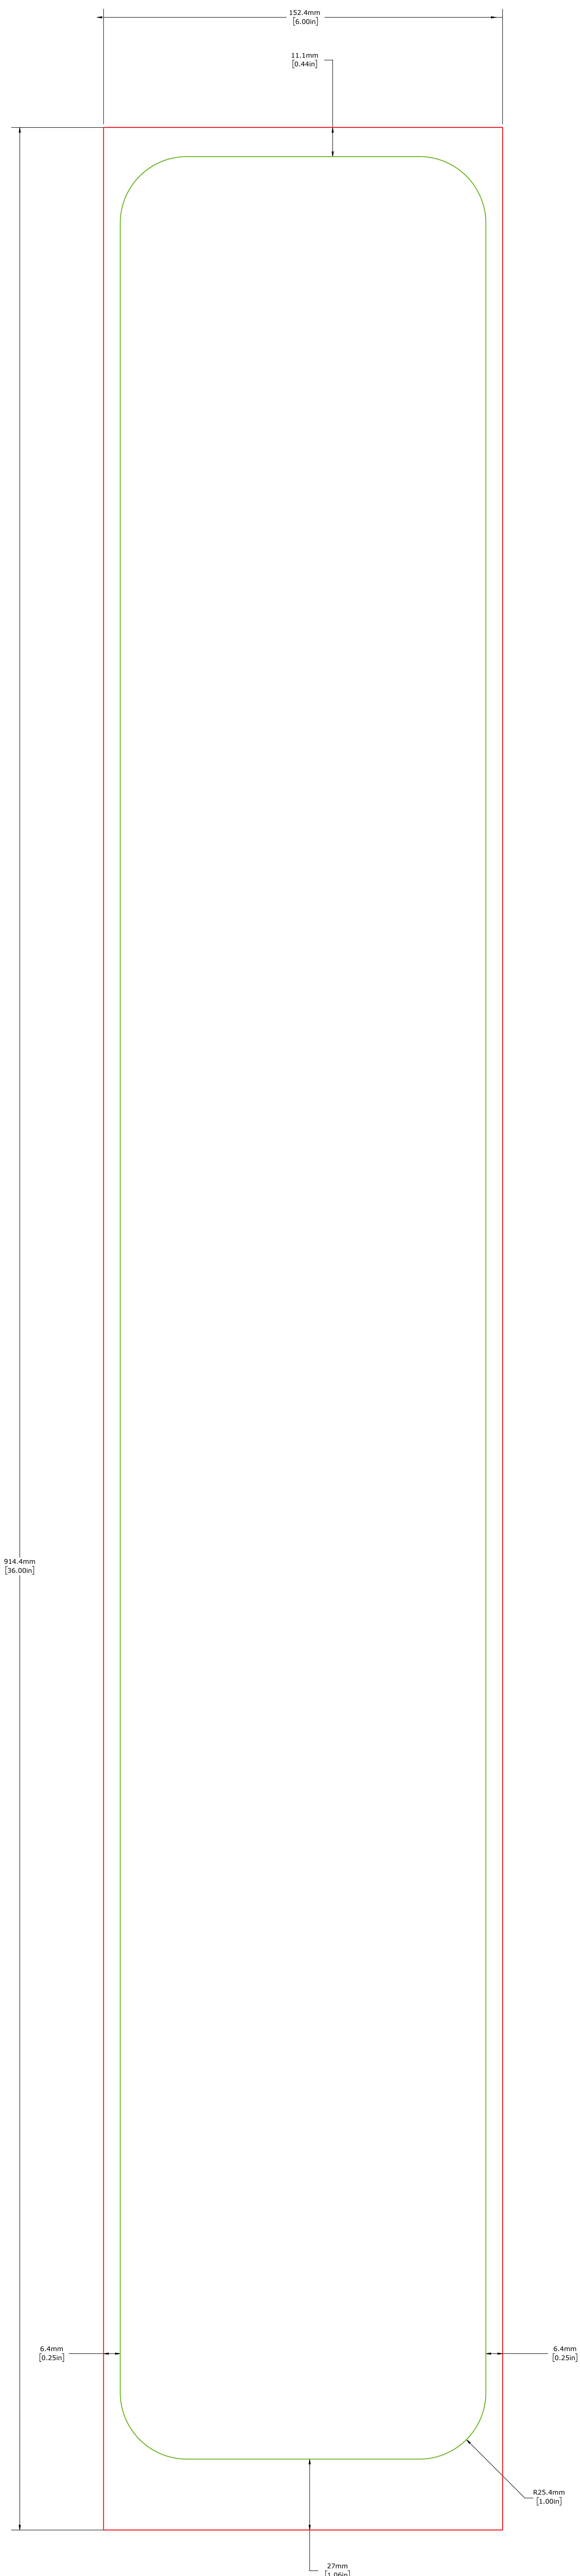

**A BETTER, SAFER SHOPPING EXPERIENCE BEGINS AND ENDS IN THE PARKING LOT —  
SPEAK TO A SIGNAGE EXPERT TODAY (800) 800-8503**

**FINAL ART SIZE:**  
**6" WIDTH** | **36" HEIGHT**

**KEEP COPY & LOGOS:**  
Within the green rounded rectangle (visible print area) shown above.