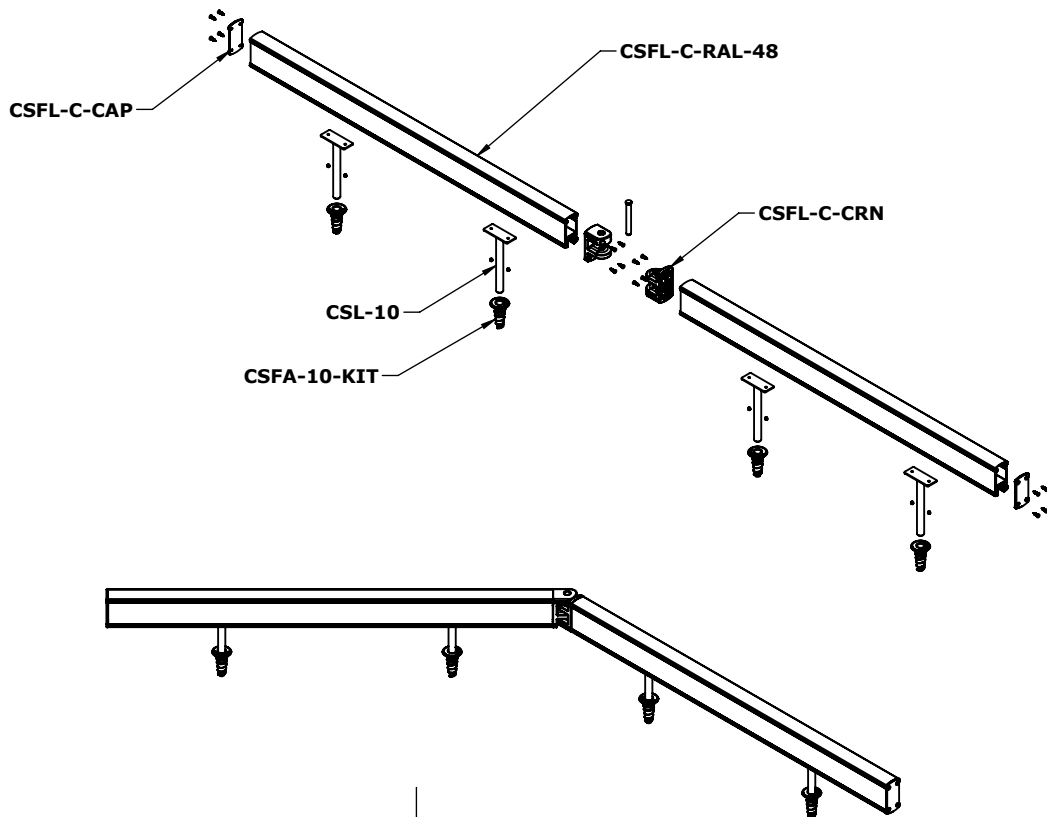

PROPRIETARY-CONFIDENTIAL: This document contains information proprietary to McCue Corporation. This information is not to be used in any way, disclosed to others or reproduced, in whole or in part, except as expressly authorized in writing by McCue Corporation. Any reproduction of this document, in whole or in part, must include this notice.

Customer Drawing CartStop Flip Adjustable Corner - CSFL-K-CRN-96-XXX	
McCue	
McCue US (978) 741-8500 CustomerCare@mccue.com	
McCue UK +44 1908-365-511 UKCServices@mccue.com	
McCue China +86-592-2200 790 ChinaOffice@mccue.com	
mccue.com