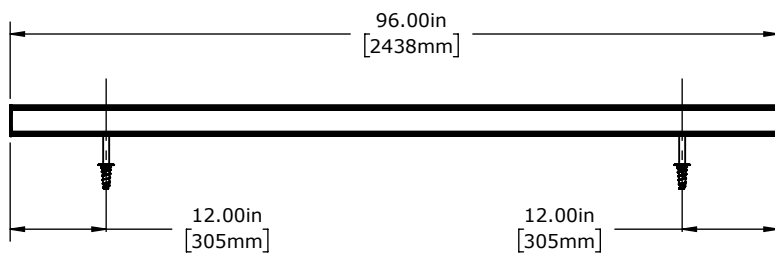

PROPRIETARY-CONFIDENTIAL: This document contains information proprietary to McCue Corporation. This information is not to be used in any way, disclosed to others or reproduced, in whole or in part, except as expressly authorized in writing by McCue Corporation. Any reproduction of this document, in whole or in part, must include this notice.

Customer Drawing CartStop Flip - CSFL-K-96-XXX
McCue   McCue US (978) 741-8500 CustomerCare@mccue.com   McCue UK +44 1908-365-511 UKCServices@mccue.com   McCue China +86-592-2200 790 ChinaOffice@mccue.com   mccue.com