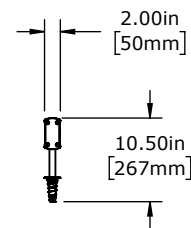

PROPRIETARY-CONFIDENTIAL: This document contains information proprietary to McCue Corporation. This information is not to be used in any way, disclosed to others or reproduced, in whole or in part, except as expressly authorized in writing by McCue Corporation. Any reproduction of this document, in whole or in part, must include this notice.

Customer Drawing CartStop Flip - CSFL-K-96-XXX
McCue   McCue US (978) 741-8500 CustomerCare@mccue.com   McCue UK +44 1908-365-511 UKCServices@mccue.com   McCue China +86-592-2200 790 ChinaOffice@mccue.com   mccue.com