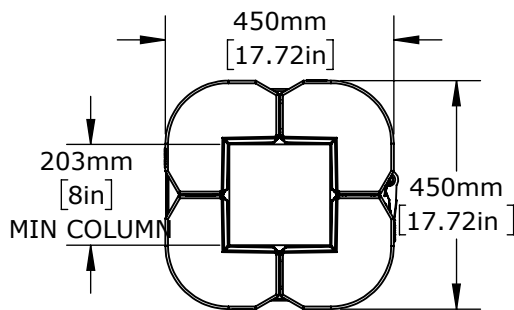

Column Guard Kit
Part #: CG-K-SM812-307
Standard 4 Piece Kit

Column Guard
Minimum Column Size
[200mmx200mm]

Column Guard
Maximum Column Size
[300mm x 300mm]

Column Guard Extender
Part#:CG-C-SM008-307

Column Guard
Minimum Column Size
[200mm x 200mm]

Top View

Top View

Top View
with 200mm Extender

PROPRIETARY-CONFIDENTIAL: This document contains information proprietary to McCue Corporation. This information is not to be used in any way, disclosed to others or reproduced, in whole or in part, except as expressly authorized in writing by McCue Corporation. Any reproduction of this document, in whole or in part, must include this notice.