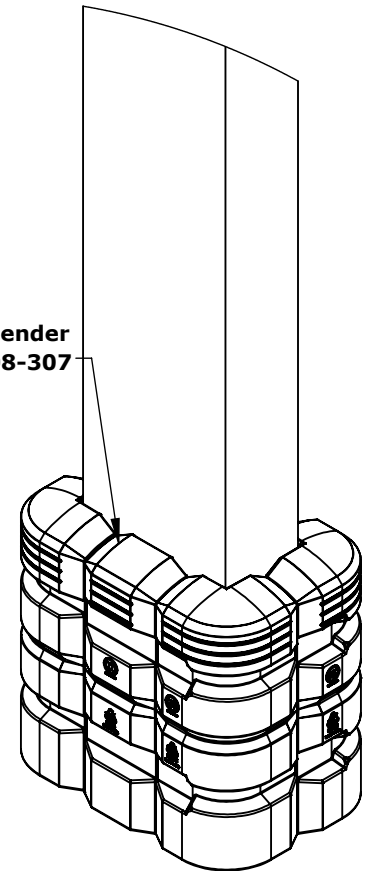

Column Guard Kit
Part #: CG-K-SM812-307
Standard 4 Piece Kit

Column Guard
Minimum Column Size
[200mmx200mm]

Column Guard
Maximum Column Size
[300mm x 300mm]

Column Guard Extender
Part#:CG-C-SM008-307

Column Guard
Minimum Column Size
[200mm x 200mm]

Top View

Top View

Top View
with 200mm Extender

PROPRIETARY-CONFIDENTIAL: This document contains information proprietary to McCue Corporation. This information is not to be used in any way, disclosed to others or reproduced, in whole or in part, except as expressly authorized in writing by McCue Corporation. Any reproduction of this document, in whole or in part, must include this notice.