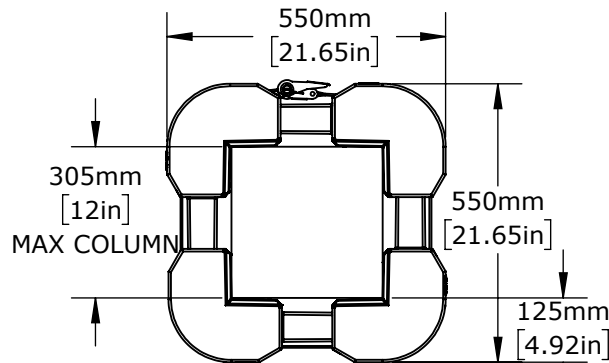

Column Guard Kit
Part #: CG-K-SM812-307
Standard 4 Piece Kit

Column Guard
Minimum Column Size
[200mmx200mm]

Column Guard
Maximum Column Size
[300mm x 300mm]

Column Guard Extender
Part#:CG-C-SM008-307

Column Guard
Minimum Column Size
[200mm x 200mm]

Top View

Top View

Top View
with 200mm Extender

PROPRIETARY-CONFIDENTIAL: This document contains information proprietary to McCue Corporation. This information is not to be used in any way, disclosed to others or reproduced, in whole or in part, except as expressly authorized in writing by McCue Corporation. Any reproduction of this document, in whole or in part, must include this notice.