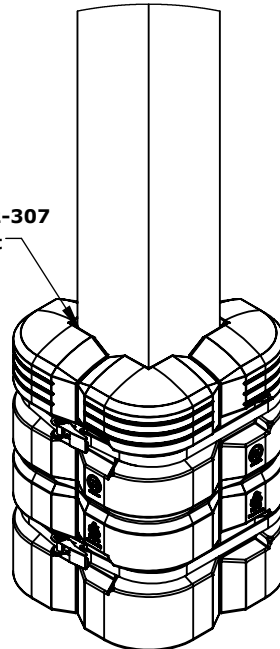

Column Guard Kit
Part #: CG-K-SM812-307
Standard 4 Piece Kit

Column Guard
Minimum Column Size
[200mmx200mm]

Column Guard
Maximum Column Size
[300mm x 300mm]

Column Guard Extender
Part#:CG-C-SM008-307

Column Guard
Minimum Column Size
[200mm x 200mm]

Top View

Top View

Top View
with 200mm Extender

PROPRIETARY-CONFIDENTIAL: This document contains information proprietary to McCue Corporation. This information is not to be used in any way, disclosed to others or reproduced, in whole or in part, except as expressly authorized in writing by McCue Corporation. Any reproduction of this document, in whole or in part, must include this notice.