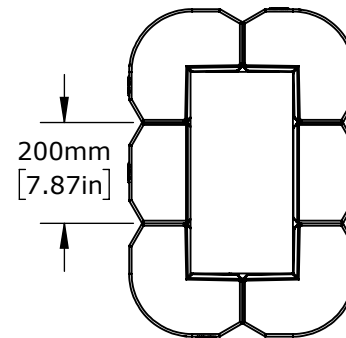

Column Guard Kit
Part #: CG-K-SM812-307
Standard 4 Piece Kit

Column Guard
Minimum Column Size
[200mmx200mm]

Column Guard
Maximum Column Size
[300mm x 300mm]

Column Guard Extender
Part#:CG-C-SM008-307

Column Guard
Minimum Column Size
[200mm x 200mm]

Top View

Top View

Top View
with 200mm Extender

PROPRIETARY-CONFIDENTIAL: This document contains information proprietary to McCue Corporation. This information is not to be used in any way, disclosed to others or reproduced, in whole or in part, except as expressly authorized in writing by McCue Corporation. Any reproduction of this document, in whole or in part, must include this notice.