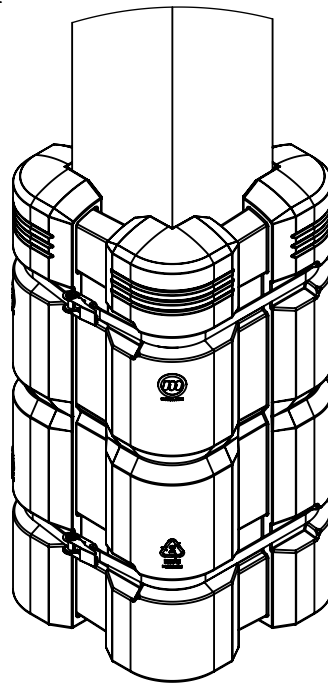

Column Guard
Minimum Column Size
200mm x 200mm
[8in x 8in]

Top View
Minimum Column Size
200mm x 200mm
[8in x 8in]

Column Guard
Maximum Column Size
300mm x 300mm
[12in x 12in]

Top View
Maximum Column Size
300mm x 300mm
[12in x 12in]

Column Guard
with 200mm [8in] Extenders
Fits Any Column Size

Top View
with 200mm [8in] Extender

Customer Drawing
ColumnGuard

McCue US
(978) 741-8500
CustomerCare@mccue.com

McCue UK
+44 1908-365-511
UKCServices@mccue.com