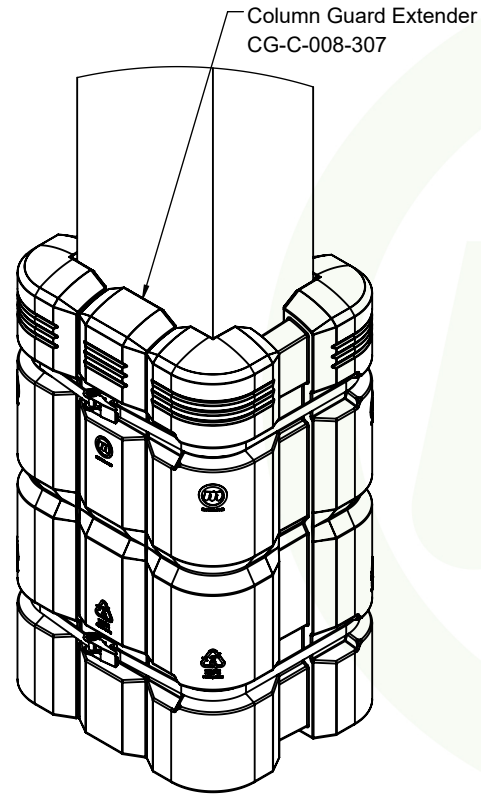

Column Guard
Minimum Column Size
200mm x 200mm
[8in x 8in]

Top View
Minimum Column Size
200mm x 200mm
[8in x 8in]

Column Guard
Maximum Column Size
300mm x 300mm
[12in x 12in]

Top View
Maximum Column Size
300mm x 300mm
[12in x 12in]

Column Guard
with 200mm [8in] Extenders
Fits Any Column Size

Top View
with 200mm [8in] Extender

Customer Drawing
ColumnGuard

McCue US
(978) 741-8500
CustomerCare@mccue.com

McCue UK
+44 1908-365-511
UKCServices@mccue.com