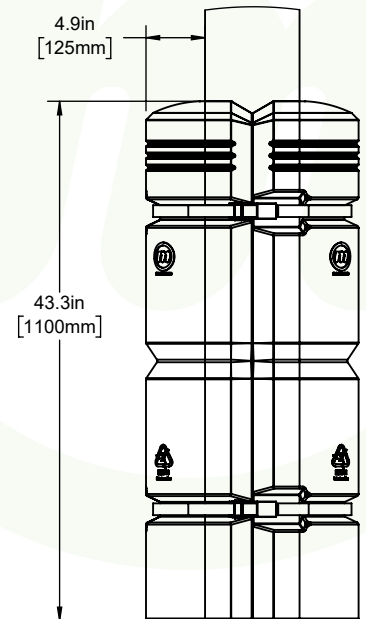

Column Guard
Minimum Column Size
200mm x 200mm
[8in x 8in]

Top View
Minimum Column Size
200mm x 200mm
[8in x 8in]

Column Guard
Maximum Column Size
300mm x 300mm
[12in x 12in]

Top View
Maximum Column Size
300mm x 300mm
[12in x 12in]

Column Guard
with 200mm [8in] Extenders
Fits Any Column Size

Top View
with 200mm [8in] Extender

Customer Drawing
ColumnGuard

McCue US
(978) 741-8500
CustomerCare@mccue.com

McCue UK
+44 1908-365-511
UKCServices@mccue.com