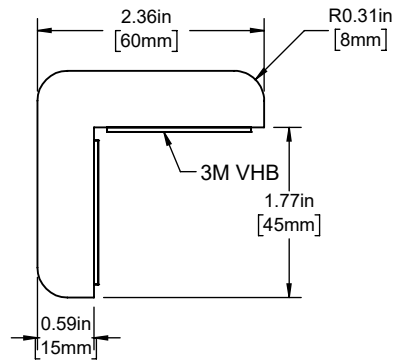

ETP-L-4545-1000
Length 39.37in (1000mm)

ETP-2626-90-1422
Length 55.98in (1422mm)

ETP-F-4010-1000
Length 39.37in (1000mm)

ETP-LR-4040-1000
Length 39.37in (1000mm)

ETP-R-2008-1000
Length 39.37in (1000mm)

MATERIAL: POLYURETHANE FOAM
 COLOR: YELLOW/BLACK
 TAPE: 3M VHB 4611 FOAM MOUNTING TAPE
 APPLICATION RANGE: 50 - 100°F (10-38°C)
 WORKING TEMPERATURE -35 - 200°F (-37 - 94°C)