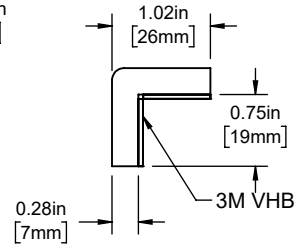

ETP-L-4545-1000
Length 39.37in (1000mm)

ETP-2626-90-1422
Length 55.98in (1422mm)

ETP-F-4010-1000
Length 39.37in (1000mm)

ETP-LR-4040-1000
Length 39.37in (1000mm)

ETP-R-2008-1000
Length 39.37in (1000mm)

MATERIAL: POLYURETHANE FOAM
 COLOR: YELLOW/BLACK
 TAPE: 3M VHB 4611 FOAM MOUNTING TAPE
 APPLICATION RANGE: 50 - 100°F (10-38°C)
 WORKING TEMPERATURE -35 - 200°F (-37 - 94°C)