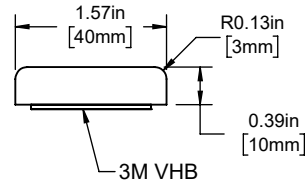

ETP-L-4545-1000
Length 39.37in (1000mm)

ETP-2626-90-1422
Length 55.98in (1422mm)

ETP-F-4010-1000
Length 39.37in (1000mm)

ETP-LR-4040-1000
Length 39.37in (1000mm)

ETP-R-2008-1000
Length 39.37in (1000mm)

MATERIAL: POLYURETHANE FOAM
 COLOR: YELLOW/BLACK
 TAPE: 3M VHB 4611 FOAM MOUNTING TAPE
 APPLICATION RANGE: 50 - 100°F (10-38°C)
 WORKING TEMPERATURE -35 - 200°F (-37 - 94°C)