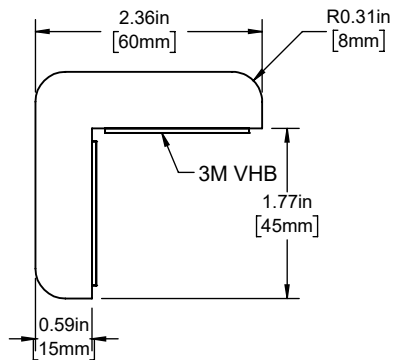

ETP-L-4545-1000
Length 39.37in (1000mm)

ETP-2626-90-1422
Length 55.98in (1422mm)

ETP-F-4010-1000
Length 39.37in (1000mm)

ETP-LR-4040-1000
Length 39.37in (1000mm)

ETP-R-2008-1000
Length 39.37in (1000mm)

MATERIAL: POLYURETHANE FOAM
 COLOR: YELLOW/BLACK
 TAPE: 3M VHB 4611 FOAM MOUNTING TAPE
 APPLICATION RANGE: 50 - 100°F (10-38°C)
 WORKING TEMPERATURE -35 - 200°F (-37 - 94°C)