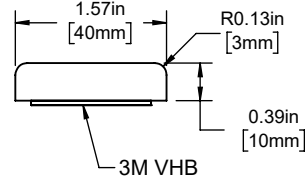

ETP-L-4545-1000
Length 39.37in (1000mm)

ETP-2626-90-1422
Length 55.98in (1422mm)

ETP-F-4010-1000
Length 39.37in (1000mm)

ETP-LR-4040-1000
Length 39.37in (1000mm)

ETP-R-2008-1000
Length 39.37in (1000mm)

MATERIAL: POLYURETHANE FOAM
 COLOR: YELLOW/BLACK
 TAPE: 3M VHB 4611 FOAM MOUNTING TAPE
 APPLICATION RANGE: 50 - 100°F (10-38°C)
 WORKING TEMPERATURE -35 - 200°F (-37 - 94°C)