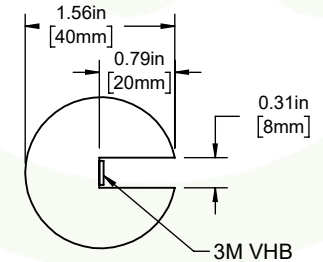

ETP-L-4545-1000
Length 39.37in (1000mm)

ETP-2626-90-1422
Length 55.98in (1422mm)

ETP-F-4010-1000
Length 39.37in (1000mm)

ETP-LR-4040-1000
Length 39.37in (1000mm)

ETP-R-2008-1000
Length 39.37in (1000mm)

MATERIAL: POLYURETHANE FOAM
 COLOR: YELLOW/BLACK
 TAPE: 3M VHB 4611 FOAM MOUNTING TAPE
 APPLICATION RANGE: 50 - 100°F (10-38°C)
 WORKING TEMPERATURE -35 - 200°F (-37 - 94°C)