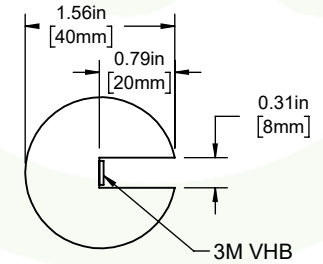

ETP-L-4545-1000
Length 39.37in (1000mm)

ETP-2626-90-1422
Length 55.98in (1422mm)

ETP-F-4010-1000
Length 39.37in (1000mm)

ETP-LR-4040-1000
Length 39.37in (1000mm)

ETP-R-2008-1000
Length 39.37in (1000mm)

MATERIAL: POLYURETHANE FOAM
 COLOR: YELLOW/BLACK
 TAPE: 3M VHB 4611 FOAM MOUNTING TAPE
 APPLICATION RANGE: 50 - 100°F (10-38°C)
 WORKING TEMPERATURE -35 - 200°F (-37 - 94°C)