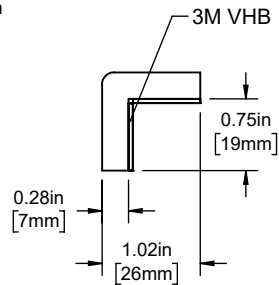

ETP-L-4545-1000
Length 39.37in (1000mm)

ETP-2626-90-1422
Length 55.98in (1422mm)

ETP-F-4010-1000
Length 39.37in (1000mm)

ETP-LR-4040-1000
Length 39.37in (1000mm)

ETP-R-2008-1000
Length 39.37in (1000mm)

MATERIAL: POLYURETHANE FOAM
 COLOR: YELLOW/BLACK
 TAPE: 3M VHB 4611 FOAM MOUNTING TAPE
 APPLICATION RANGE: 50 - 100°F (10-38°C)
 WORKING TEMPERATURE -35 - 200°F (-37 - 94°C)