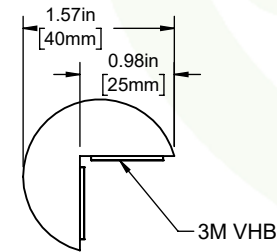

ETP-L-4545-1000
Length 39.37in (1000mm)

ETP-2626-90-1422
Length 55.98in (1422mm)

ETP-F-4010-1000
Length 39.37in (1000mm)

ETP-LR-4040-1000
Length 39.37in (1000mm)

ETP-R-2008-1000
Length 39.37in (1000mm)

MATERIAL: POLYURETHANE FOAM
 COLOR: YELLOW/BLACK
 TAPE: 3M VHB 4611 FOAM MOUNTING TAPE
 APPLICATION RANGE: 50 - 100°F (10-38°C)
 WORKING TEMPERATURE -35 - 200°F (-37 - 94°C)