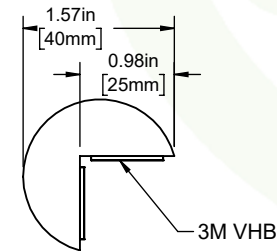

ETP-L-4545-1000
Length 39.37in (1000mm)

ETP-2626-90-1422
Length 55.98in (1422mm)

ETP-F-4010-1000
Length 39.37in (1000mm)

ETP-LR-4040-1000
Length 39.37in (1000mm)

ETP-R-2008-1000
Length 39.37in (1000mm)

MATERIAL: POLYURETHANE FOAM
 COLOR: YELLOW/BLACK
 TAPE: 3M VHB 4611 FOAM MOUNTING TAPE
 APPLICATION RANGE: 50 - 100°F (10-38°C)
 WORKING TEMPERATURE -35 - 200°F (-37 - 94°C)