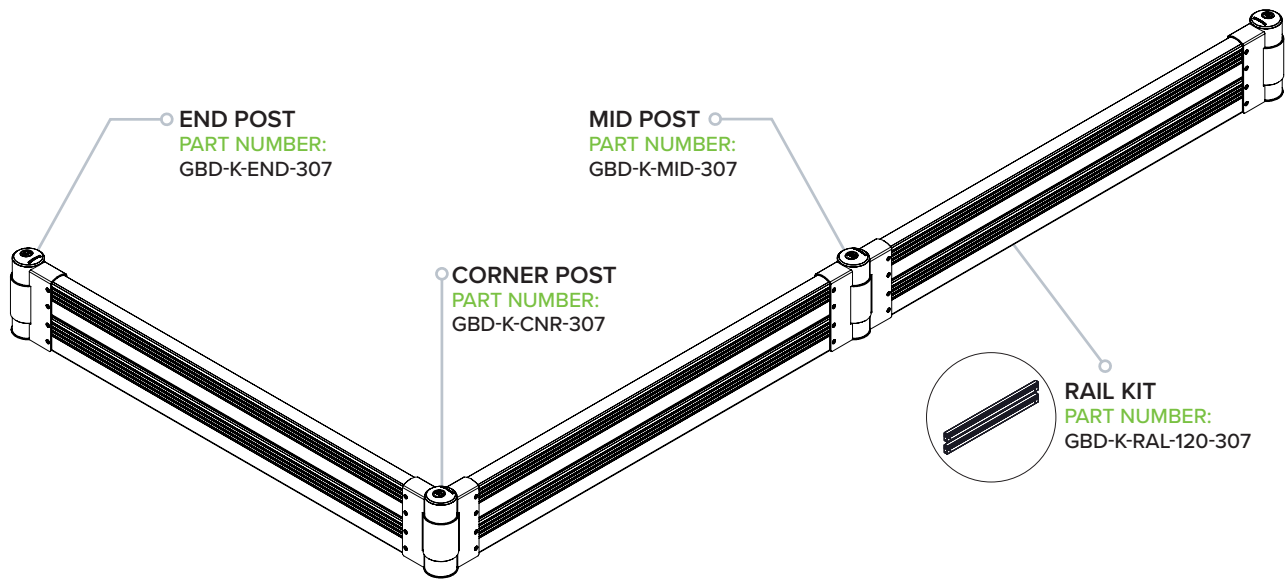

# GROUND BARRIER **DOUBLE**

**FLEXIBLE, TWO-RAIL GUARDRAIL BUILT TO  
ABSORB IMPACTS AND PROTECT YOUR FACILITY**

# GROUND BARRIER *DOUBLE*

## SafeStop RackEnd Protector Double Configuration

Part #: RPD-K-120-307

Includes:  
 2 Ends (GBD-K-END-307)  
 2 Rails (GBD-K-RAL-307)  
 Hardware