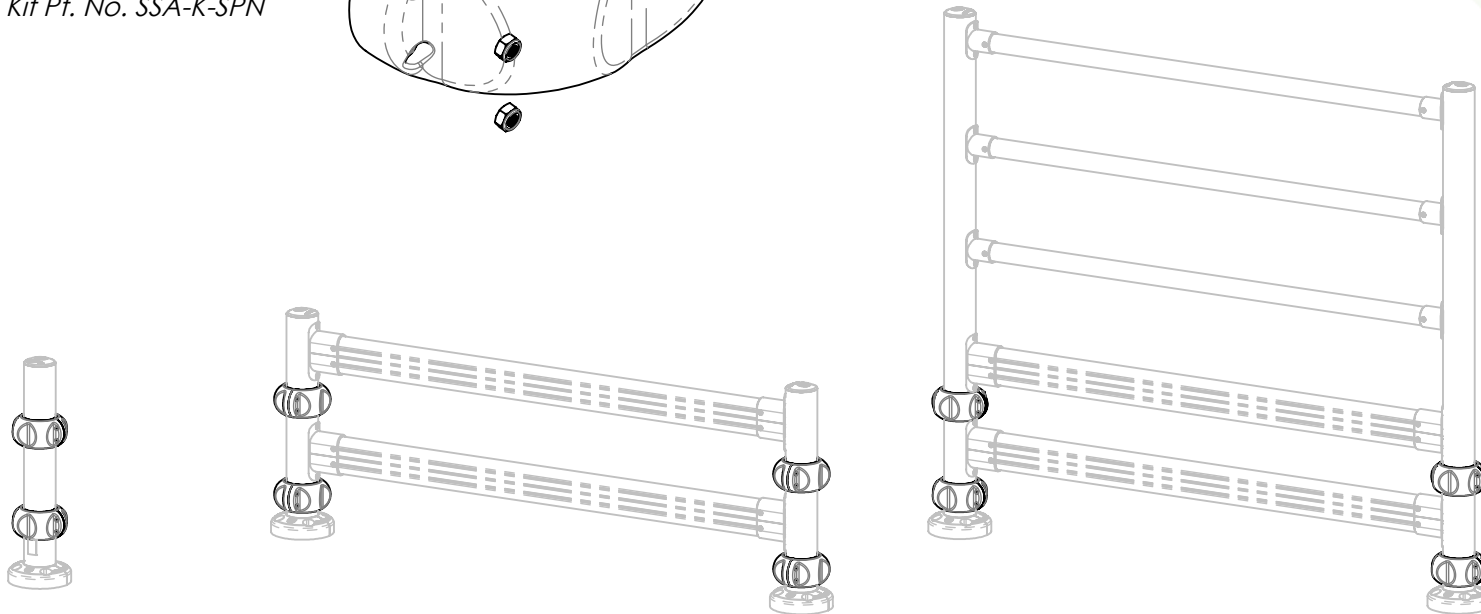

Kit Pt. No. SSA-K-SPN

Customer Drawing
SafeStop Spinner
Add On Kit

McCue

McCue US
 (978) 741-8500
 CustomerCare@mccue.com

McCue UK
 +44 1908-365-511
 UKCServices@mccue.com

McCue China
 +86-592-2200 790
 ChinaOffice@mccue.com