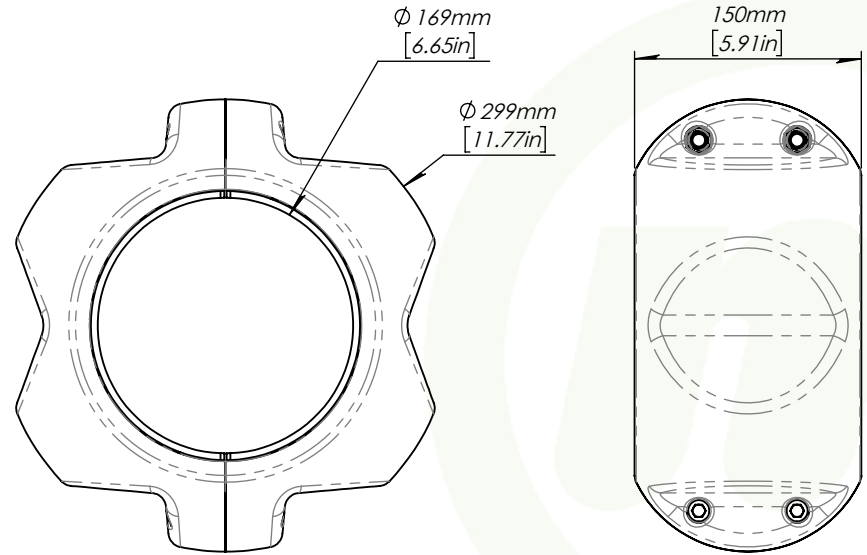

Kit Pt. No. SSA-K-SPN

Customer Drawing
SafeStop Spinner
Add On Kit

McCue

McCue US
 (978) 741-8500
 CustomerCare@mccue.com

McCue UK
 +44 1908-365-511
 UKCServices@mccue.com

McCue China
 +86-592-2200 790
 ChinaOffice@mccue.com