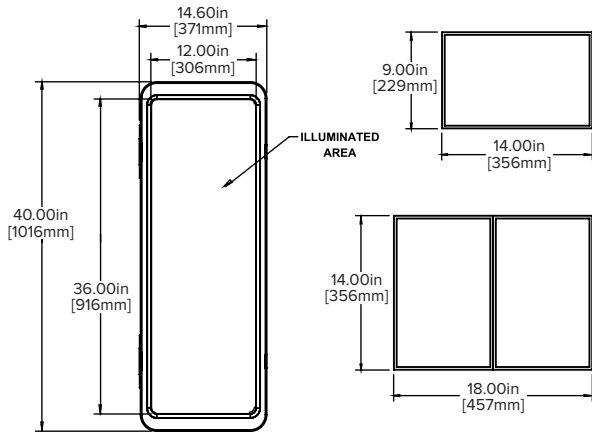

SOLARGLOW SIGNAGE

SolarGlow Signage

Hardware included.