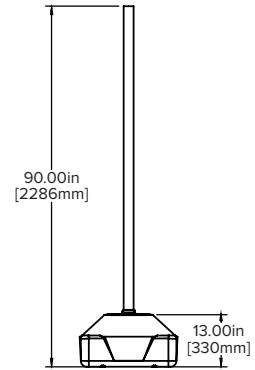

BumperSign Mobile
Part #: BSM-NT-XXX