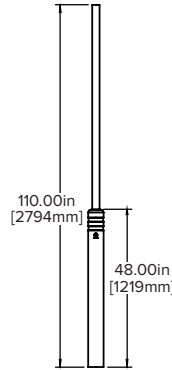

Sign Post Options

After choosing your sign, please select your preferred base and signpost.

BumperSign Flex
Part #: BSF-XXX