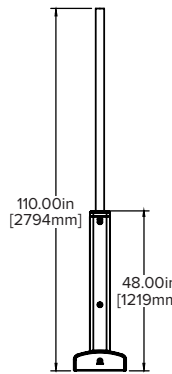

### SolarGlow Signage

Hardware included.

**Single-Sided Signage**  
Part #: SGP-K-1236-1-XXX

**Double-Sided Signage**  
Part #: SGP-K-1236-2-XXX

### Sign Post Options

After choosing your sign, please select your preferred base and signpost.

**BumperSign Flex**  
Part #: BSF-XXX

**BumperSign Mobile**  
Part #: BSM-NT-XXX

**BumperSign Standard**  
Part #: BS-V2-COLOR