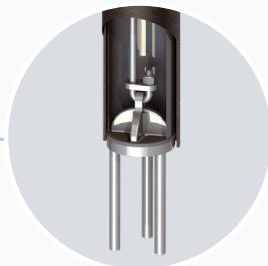

McCue

FINISHING TOUCHES

The molded sign topper completes the modern design.

CONCEALED ANCHORS

Hidden hardware means clean appearances and no tripping hazards!

ENGINEERED MATERIALS

Polymers, spring steel, elastomers — all combined to put in the work when you need it and look damn good when you don't.

INNERSPRING TECHNOLOGY

The spring-loaded interior absorbs impact energy and bounces back to original position every time.

BUMPERSIGN FLEX

Meet **BumperSign FLEX**, the sign you'll never have to replace! Its innerspring technology allows it to deflect and dissipate impact energy. And it always returns upright —saving you from crooked signs and costly repairs. The customer experience begins and ends in the parking lot, so make sure you get it right, with **BumperSign FLEX**!

..... HOW IT WORKS: **BUMPERSIGN FLEX**

Bump. Bend. Bounce Back.

BUMPERSIGN *FLEX*

BUMPERSIGN FLEX

PART NUMBER: BSF-XXX

What's Included: Bollard cover, internal core, pole, sign topper, hardware kit & epoxy