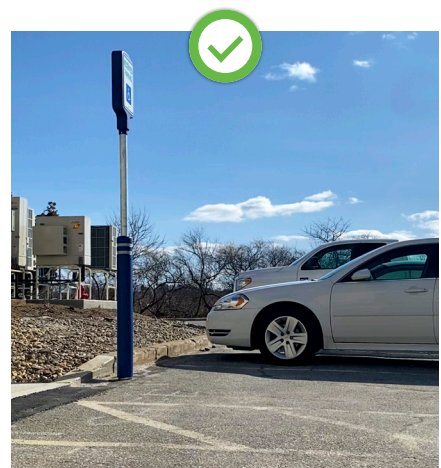

INNERSPRING TECHNOLOGY

The spring-loaded interior absorbs impact energy and bounces back to original position every time.

BUMPERSIGN FLEX

Meet **BumperSign FLEX**, the sign you'll never have to replace! Its innerspring technology allows it to deflect and dissipate impact energy. And it always returns upright —saving you from crooked signs and costly repairs. The customer experience begins and ends in the parking lot, so make sure you get it right, with **BumperSign FLEX**!

..... HOW IT WORKS: **BUMPERSIGN FLEX**

Bump. Bend. Bounce Back.

BUMPERSIGN *FLEX*

BUMPERSIGN FLEX

PART NUMBER: BSF-XXX

What's Included: Bollard cover, internal core, pole, sign topper, hardware kit & epoxy