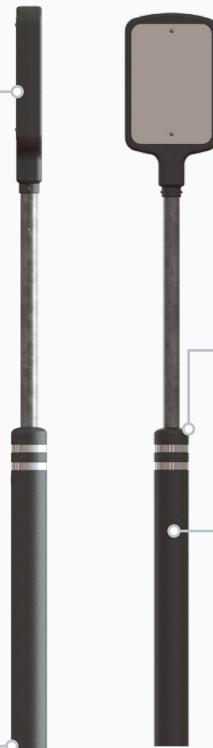

McCue

FINISHING TOUCHES

The molded sign topper completes the modern design.

CONCEALED ANCHORS

Hidden hardware means clean appearances and no tripping hazards!

ENGINEERED MATERIALS

Polymers, spring steel, elastomers — all combined to put in the work when you need it and look damn good when you don't.

INNERSPRING TECHNOLOGY

The spring-loaded interior absorbs impact energy and bounces back to original position every time.

BUMPERSIGN FLEX

Meet **BumperSign FLEX**, the sign you'll never have to replace! Its innerspring technology allows it to deflect and dissipate impact energy. And it always returns upright —saving you from crooked signs and costly repairs. The customer experience begins and ends in the parking lot, so make sure you get it right, with **BumperSign FLEX**!

..... HOW IT WORKS: **BUMPERSIGN FLEX**

Bump. Bend. Bounce Back.

BUMPERSIGN *FLEX*

BUMPERSIGN FLEX

PART NUMBER: BSF-XXX

What's Included: Bollard cover, internal core, pole, sign topper, hardware kit & epoxy