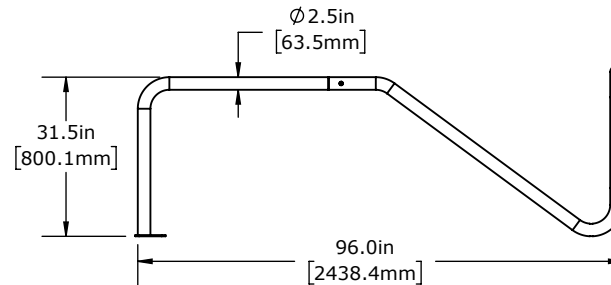

TOP VIEW

TOP VIEW

FRONT VIEW

57 LBS

FRONT VIEW

54 LBS

RIGHT VIEW

SCALE 1:38

Customer Drawing
CartMagnet SideWalk
 CMP1-SIDEWALK-8
 CMP2-SIDEWALK-8

McCue US
 (978) 741-8500
 CustomerCare@mccue.com

McCue UK
 +44 1908-365-511
 UKCServices@mccue.com

McCue China
 +86-592-2200 790
 ChinaOffice@mccue.com