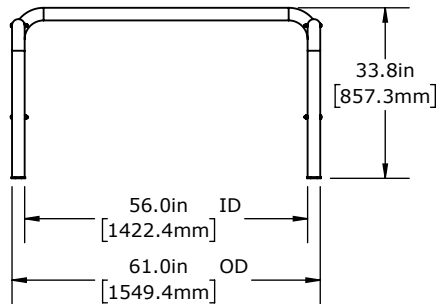

TOP VIEW

TOP VIEW

FRONT VIEW

57 LBS

FRONT VIEW

54 LBS

RIGHT VIEW

SCALE 1:38