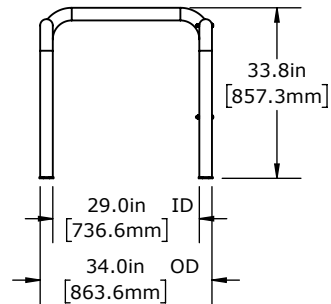

TOP VIEW

TOP VIEW

FRONT VIEW

57 LBS

FRONT VIEW

54 LBS

RIGHT VIEW

SCALE 1:38

Customer Drawing
CartMagnet SideWalk
 CMP1-SIDEWALK-8
 CMP2-SIDEWALK-8

McCue US
 (978) 741-8500
 CustomerCare@mccue.com

McCue UK
 +44 1908-365-511
 UKCServices@mccue.com

McCue China
 +86-592-2200 790
 ChinaOffice@mccue.com