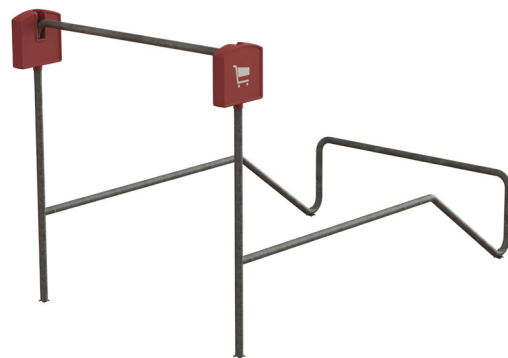

NEW! CartMagnet

Carry your brand from the store to the parking lot while increasing voluntary cart return!

Our NEW! Cartmagnet™ is attractive to shoppers and captivating to carts. This highly-visible and brand-enhancing cart corral is the cost-effective solution to stray shopping carts taking up valuable parking space.

Increase cart return colorful front sign is easy to see over mini-vans and suvs. Cart return is easier for customers & cart retrieval is easier for retailers

Quick Setup modular galvanized steel frame allows for quick installation and relocation and it resists rust

Eliminate tripping top-lock construction stabilizes the cart corral overhead so there is no metal ground frame

NEW! CartMagnet

CartMagnet Base Unit

CM-3S-COLOR

Material: Galvanized Steel, High Density Polyethylene

Cart Capacity: 30–36

Extend your brand from the store to the parking lot!

Optional Custom Accessories

Call for pricing and details.

- Front Sign
- Additional Side Sign
- Side Bumpers — High-density polyethylene bumpers cover side rails to protect car doors.