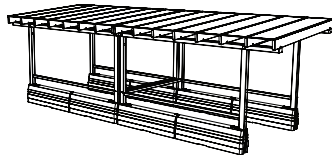

**Surface Mounted** Eliminates the need to drill holes in your parking lot

**Premium Design** Sloped roof design with exposed roof rafters for a sleek, modern look

**Optional Graphic Panels** Extend your brand to the parking lot

# CartPark® Architectural Shed Roof

**Extend your brand from the store to the parking lot!**

## CartPark Architectural - Shed Roof

CPAS-8B-SR

Dark-bronze anodized finish  
Black barriers.