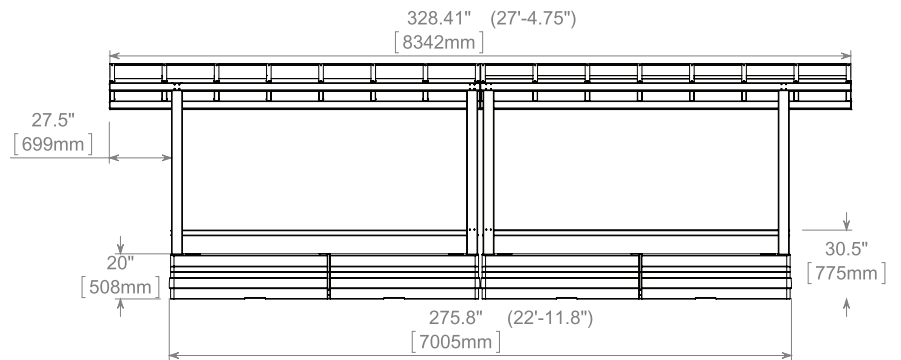

CartPark Architectural - Shed Roof

CPAS-8B-SR

Dark-bronze anodized finish
Black barriers.

CartPark Architectural - Shed Roof

CPAS-4B-SR

Dark-bronze anodized finish
Black barriers.

Graphic Panel Frame - End

CPAS-ENDFRAME

Does not include printed graphics.

Graphic Panel Frame - Side

CPAS-SIDEFRAME

Does not include printed graphics.

Custom Options

Custom colors and graphic options available. Call for details.

U.S. Patent Numbers: 8998003

McCue Corporation
Peabody, MA 01960, USA
+1 (800) 800 8503
customer@McCue.com

McCue UK & Europe
Milton Keynes, United Kingdom
+44 (0)1908 365 511
uksales@mccue.com

McCue Asia
迈客(厦门)有限公司
Xiamen, Fujian, China
+86-592-2200790

mccue.com