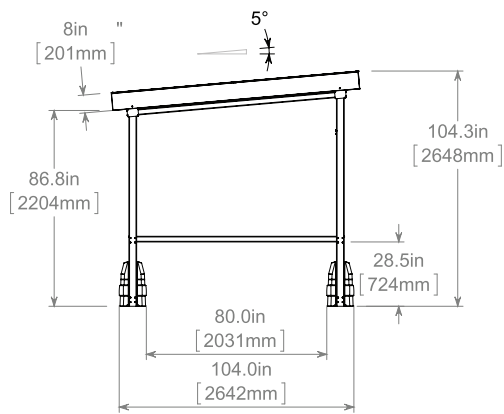

CartPark Architectural - Shed Roof

CPAS-8B-SR

Dark-bronze anodized finish
Black barriers.

CartPark Architectural - Shed Roof

CPAS-4B-SR

Dark-bronze anodized finish
Black barriers.

Graphic Panel Frame - End

CPAS-ENDFRAME

Does not include printed graphics.

Graphic Panel Frame - Side

CPAS-SIDEFRAME

Does not include printed graphics.

Custom Options

Custom colors and graphic options available. Call for details.

U.S. Patent Numbers: 8998003

McCue Corporation
Peabody, MA 01960, USA
+1 (800) 800 8503
customer@McCue.com

McCue UK & Europe
Milton Keynes, United Kingdom
+44 (0)1908 365 511
uksales@mccue.com

McCue Asia
迈客(厦门)有限公司
Xiamen, Fujian, China
+86-592-2200790

mccue.com