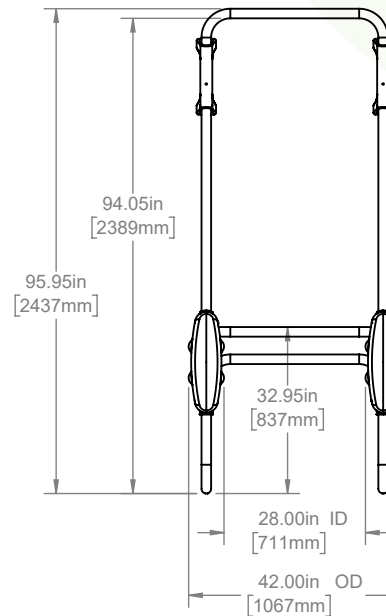

LEFT VIEW

FRONT VIEW

APPROXIMATE WEIGHT IS 201 LBS

SCALE 1:38

**Customer Drawing**  
**CartPark Bumper**  
 BP1-COLOR

**McCue US**  
 (978) 741-8500  
 CustomerCare@mccue.com

**McCue UK**  
 +44 1908-365-511  
 UKCServices@mccue.com