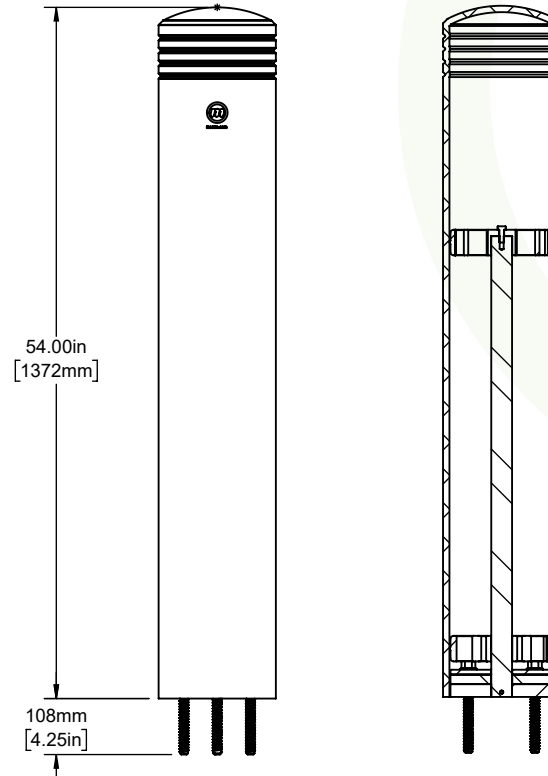

SECTION CB-CB

CSFCB-6-V2

SECTION CC-CC

CSFCB-8-V2

Customer Drawing

FlexCore Bollard

McCue US
 (978) 741-8500
 CustomerCare@mccue.com

McCue UK
 +44 1908-365-511
 UKCServices@mccue.com