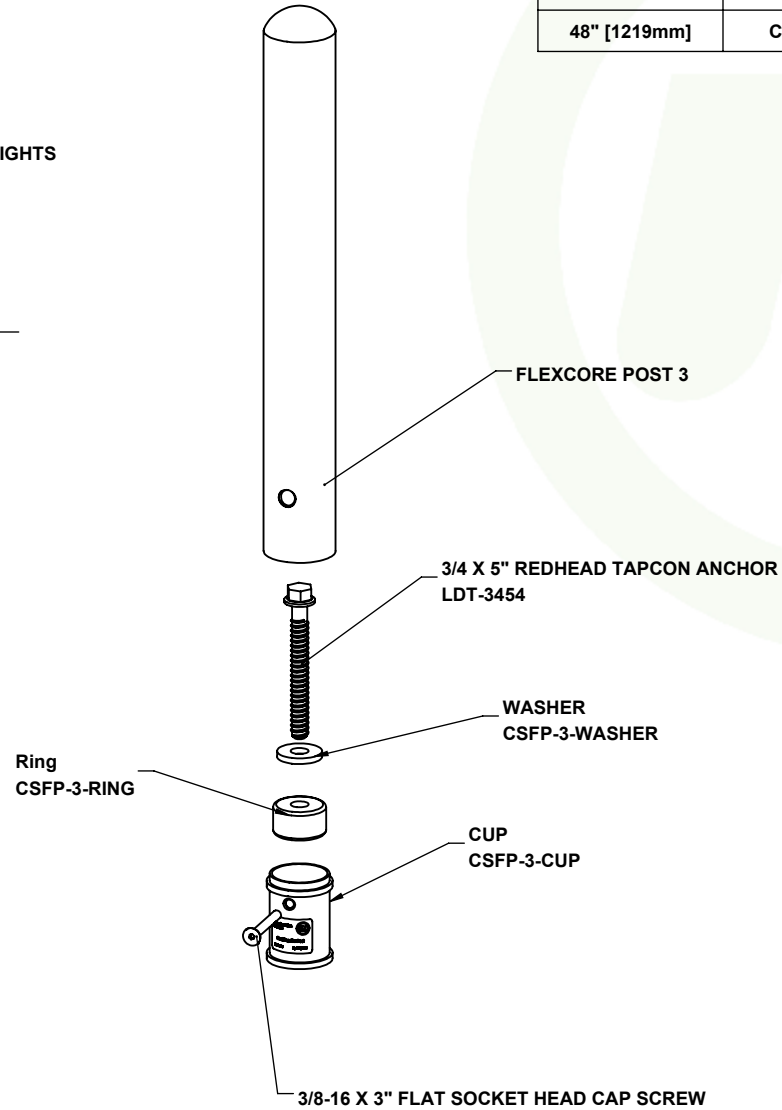

FlexPost 3 Post Part Numbers		
Height	Stainless Finish	Galvanized Finish
24" [610mm]	CSFP-3-24	CSFP-3-24-GS
32" [813mm]	CSFP-3-32	CSFP-3-32-GS
48" [1219mm]	CSFP-3-48	CSFP-3-48-GS

Customer Drawing
FlexCore Post 3