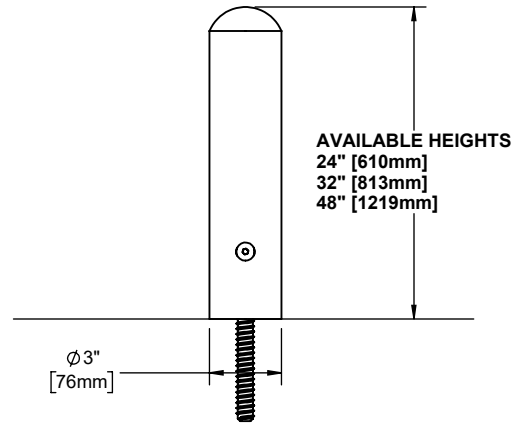

FlexPost 3 Post Part Numbers		
Height	Stainless Finish	Galvanized Finish
24" [610mm]	CSFP-3-24	CSFP-3-24-GS
32" [813mm]	CSFP-3-32	CSFP-3-32-GS
48" [1219mm]	CSFP-3-48	CSFP-3-48-GS

Customer Drawing
FlexCore Post 3