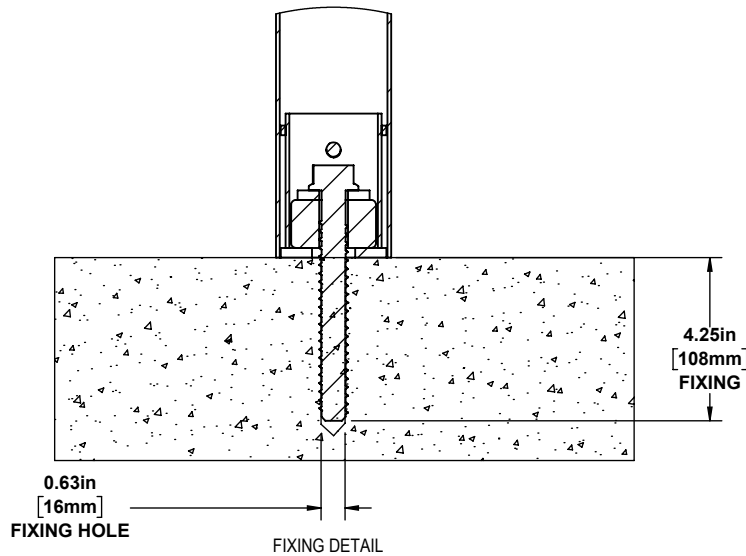

FlexPost 3 Post Part Numbers		
Height	Stainless Finish	Galvanized Finish
24" [610mm]	CSFP-3-24	CSFP-3-24-GS
32" [813mm]	CSFP-3-32	CSFP-3-32-GS
48" [1219mm]	CSFP-3-48	CSFP-3-48-GS

Customer Drawing
FlexCore Post 3