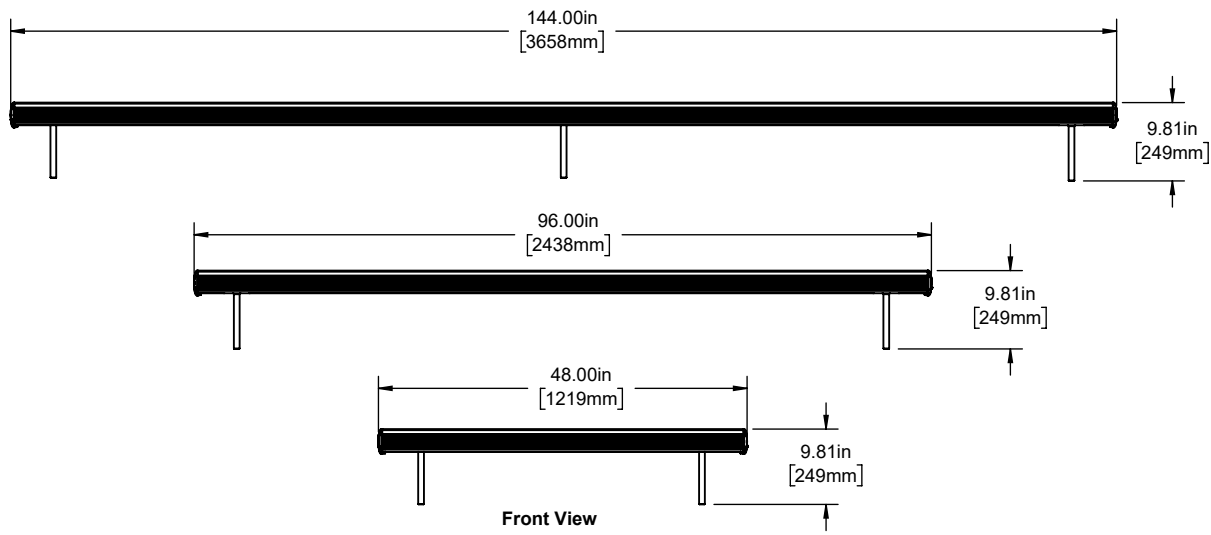

MOUNTING DETAIL

Front View
SCALE:1:25

Customer Drawing
CartStop RE

McCue

McCue US
(978) 741-8500
CustomerCare@mccue.com

McCue UK
+44 1908-365-511
UKCServices@mccue.com

McCue China
+86-592-2200 790
ChinaOffice@mccue.com