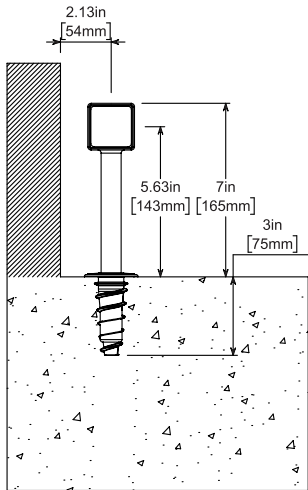

CartStop Stainless Steel Square Rail

A square, stainless steel rail that keeps your walls, cases & fixtures looking great!

Our new square stainless steel rail is ideal for the retailer who wants the simple, clean look of stainless steel without sacrificing strength. This floor mounted rail keeps walls, cases and fixtures looking new.

CartStop Stainless Steel Square Rail

Components:

Square Rail Assembly

CSSSR-8A-SQR
 CSSSR-12A-SQR
 Flange Anchor Kits Included
 Type 201 Stainless Steel

90° Elbow

CSSSR-CNR-SQR
 Type 201 Stainless Steel

Plastic End Cap

CSSSR-ECAP-SQR
 Polypropylene

Square Stainless Steel Rail

CSSSR-TUB-SQR
 CSSSR-TUB-SQR-12
 Sold in 8' and 12' lengths
 Type 201 Stainless Steel

Connector

CSSSR-CON-SQR
 Polypropylene

Stainless Steel Legs

CSSSR-LEG-SQR
 Type 201 Stainless Steel