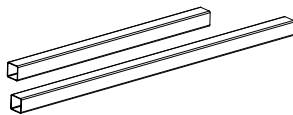

CartStop Stainless Steel Square Rail

Components:

Square Rail Assembly

CSSSR-8A-SQR
 CSSSR-12A-SQR
 Flange Anchor Kits Included
 Type 201 Stainless Steel

90° Elbow

CSSSR-CNR-SQR
 Type 201 Stainless Steel

Plastic End Cap

CSSSR-ECAP-SQR
 Polypropylene

Square Stainless Steel Rail

CSSSR-TUB-SQR
 CSSSR-TUB-SQR-12
 Sold in 8' and 12' lengths
 Type 201 Stainless Steel

Connector

CSSSR-CON-SQR
 Polypropylene

Stainless Steel Legs

CSSSR-LEG-SQR
 Type 201 Stainless Steel