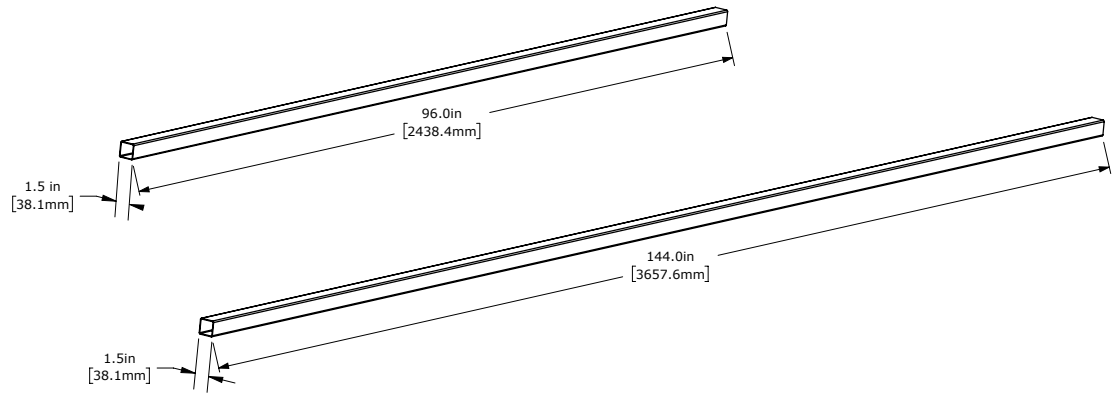

CartStop Stainless Steel Square Rail

A square, stainless steel rail that keeps your walls, cases & fixtures looking great!

Our new square stainless steel rail is ideal for the retailer who wants the simple, clean look of stainless steel without sacrificing strength. This floor mounted rail keeps walls, cases and fixtures looking new.

CartStop Stainless Steel Square Rail

Components:

Square Rail Assembly

CSSSR-8A-SQR
 CSSSR-12A-SQR
 Flange Anchor Kits Included
 Type 201 Stainless Steel

90° Elbow

CSSSR-CNR-SQR
 Type 201 Stainless Steel

Plastic End Cap

CSSSR-ECAP-SQR
 Polypropylene

Square Stainless Steel Rail

CSSSR-TUB-SQR
 CSSSR-TUB-SQR-12
 Sold in 8' and 12' lengths
 Type 201 Stainless Steel

Connector

CSSSR-CON-SQR
 Polypropylene

Stainless Steel Legs

CSSSR-LEG-SQR
 Type 201 Stainless Steel