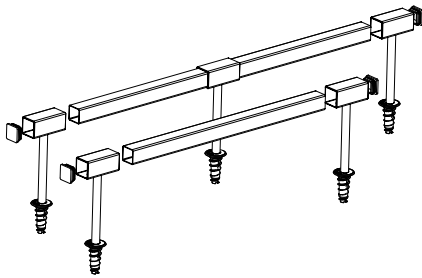

CartStop Stainless Steel Square Rail

A square, stainless steel rail that keeps your walls, cases & fixtures looking great!

Our new square stainless steel rail is ideal for the retailer who wants the simple, clean look of stainless steel without sacrificing strength. This floor mounted rail keeps walls, cases and fixtures looking new.

Brushed Stainless Stainless Steel finish blends into store décor

Semi-Permanent Can be removed for easy cleaning or replacement

Easy Installation No glue or epoxy needed with flange anchors and end caps

CartStop Stainless Steel Square Rail

Components:

Square Rail Assembly

CSSSR-8A-SQR
 CSSSR-12A-SQR
 Flange Anchor Kits Included
 Type 201 Stainless Steel

90° Elbow

CSSSR-CNR-SQR
 Type 201 Stainless Steel

Plastic End Cap

CSSSR-ECAP-SQR
 Polypropylene

Square Stainless Steel Rail

CSSSR-TUB-SQR
 CSSSR-TUB-SQR-12
 Sold in 8' and 12' lengths
 Type 201 Stainless Steel

Connector

CSSSR-CON-SQR
 Polypropylene

Stainless Steel Legs

CSSSR-LEG-SQR
 Type 201 Stainless Steel