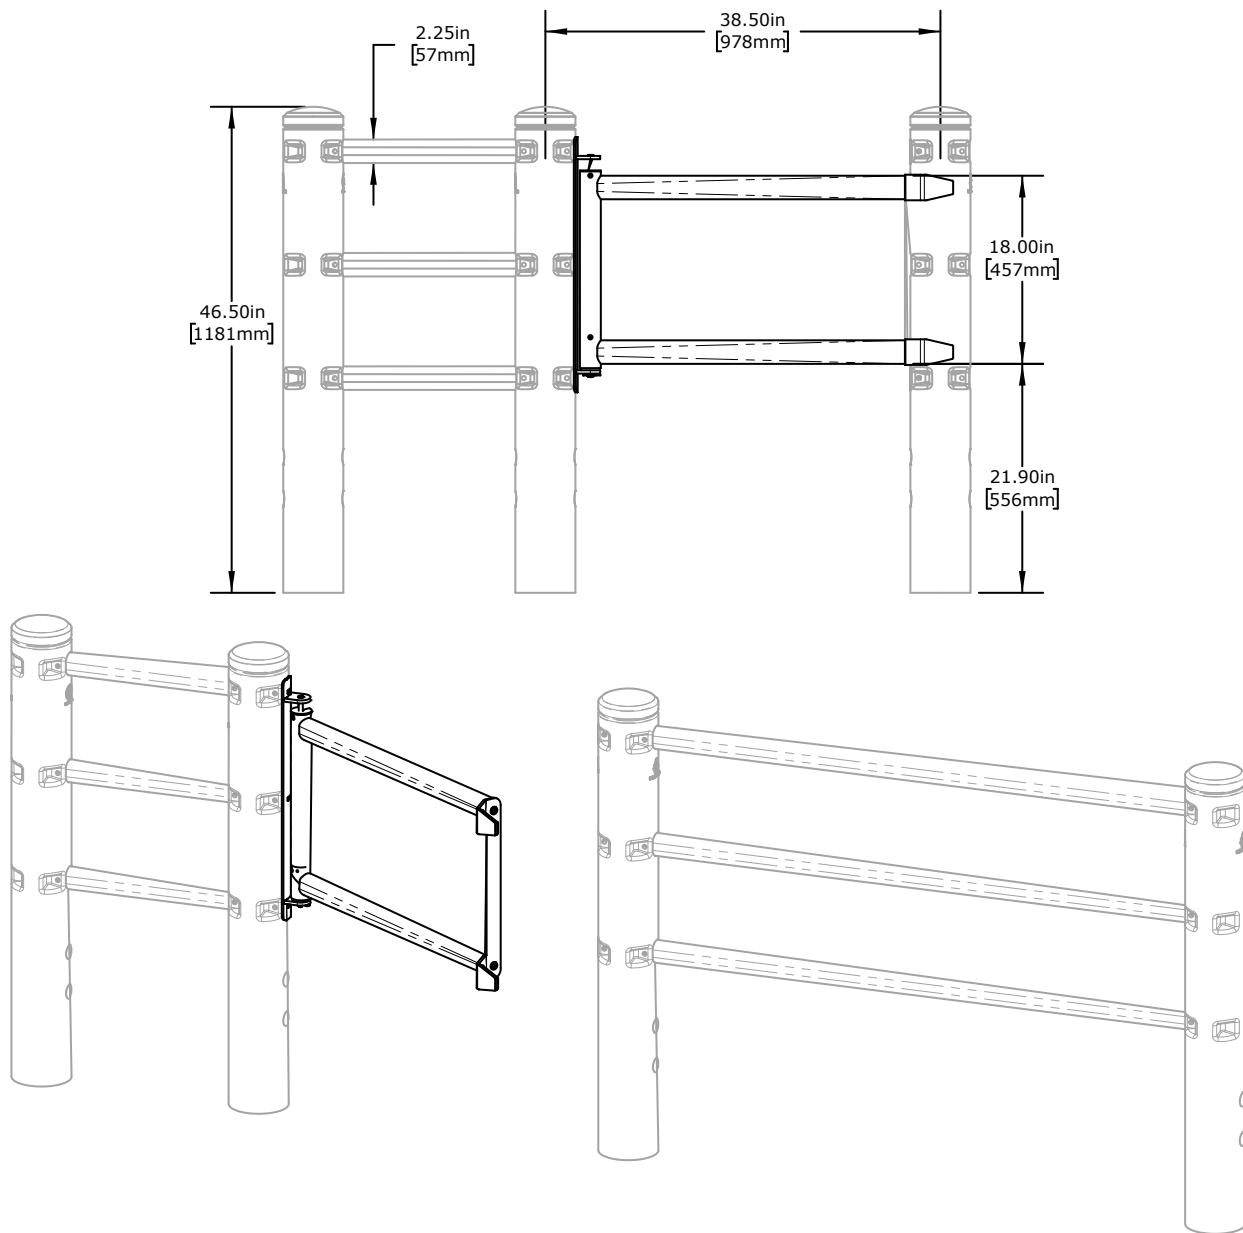

Pedestrian Barrier Gate Accessory

Asset protection starts with your people.

Our fully modular system keeps your people safe and your business protected. Incorporate a gate into our Pedestrian Barrier system in your warehouse to help employees cross at designated areas while helping them be more attentive in high-traffic areas.

Complete Protection Auto-closing gate will always close behind you at a safe and slow speed

Smart Design No springs means your gate will last longer and continue working to the highest standard

Internal Design Eliminate major pinching points

Pedestrian Barrier Gate Accessory

Pedestrian Barrier Gate

PB-C-GTL-307

Materials: Polypropylene rails, nylon cam, steel hinge & latch

Mounting hardware included. Post not included.

\$300

Lead Time

4 week lead time