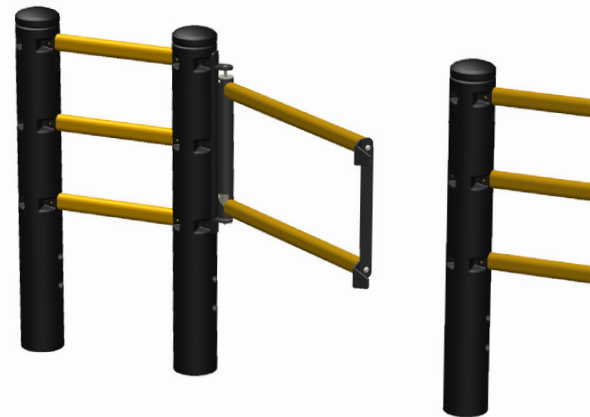

Pedestrian Barrier Gate Accessory

Asset protection starts with your people.

Our fully modular system keeps your people safe and your business protected. Incorporate a gate into our Pedestrian Barrier system in your warehouse to help employees cross at designated areas while helping them be more attentive in high-traffic areas.

Complete Protection Auto-closing gate will always close behind you at a safe and slow speed

Smart Design No springs means your gate will last longer and continue working to the highest standard

Internal Design Eliminate major pinching points

Pedestrian Barrier Gate Accessory

Pedestrian Barrier Gate

PB-C-GTL-307

Materials: Polypropylene rails, nylon cam, steel hinge & latch

Mounting hardware included. Post not included.

\$300

Lead Time

4 week lead time