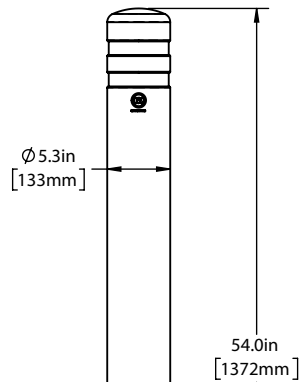

CSPC-4-54-307

CSPC-4R-54-307

CSPC-4-72-307

CSPC-4R-72-307

**Customer Drawing**

4" Post Covers

**McCue US**  
 (978) 741-8500  
 CustomerCare@mccue.com

**McCue UK**  
 +44 1908-365-511  
 UKCServices@mccue.com