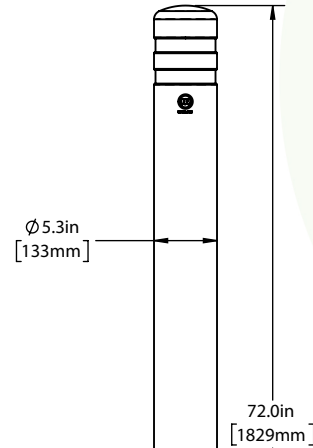

CSPC-4-54-307

CSPC-4R-54-307

CSPC-4-72-307

CSPC-4R-72-307

**Customer Drawing**

4" Post Covers

**McCue US**  
 (978) 741-8500  
 CustomerCare@mccue.com

**McCue UK**  
 +44 1908-365-511  
 UKCServices@mccue.com