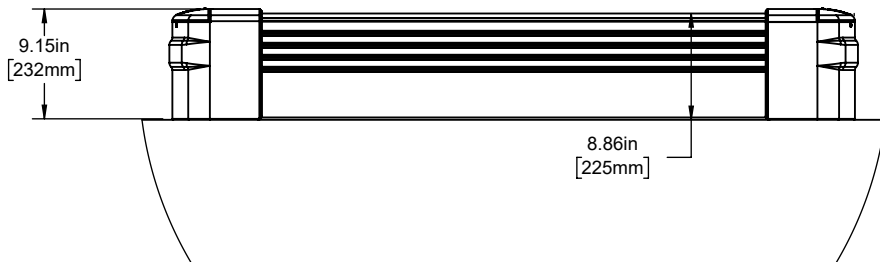

TOP VIEW

FRONT VIEW

FIXING DETAIL

Customer Drawing
Rack End Protector

McCue US
(978) 741-8500
CustomerCare@mccue.com

McCue UK
+44 1908-365-511
UKCServices@mccue.com

McCue China
+86-592-2200 790
ChinaOffice@mccue.com