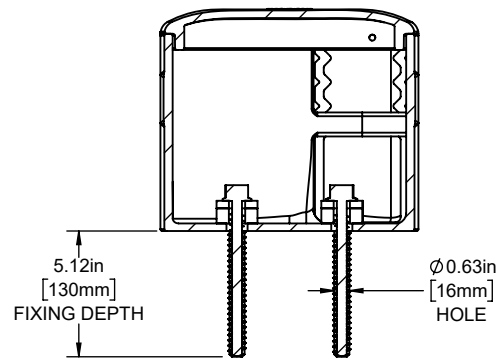

TOP VIEW

FRONT VIEW

FIXING DETAIL

Customer Drawing
Rack End Protector

McCue US
(978) 741-8500
CustomerCare@mccue.com

McCue UK
+44 1908-365-511
UKCServices@mccue.com

McCue China
+86-592-2200 790
ChinaOffice@mccue.com