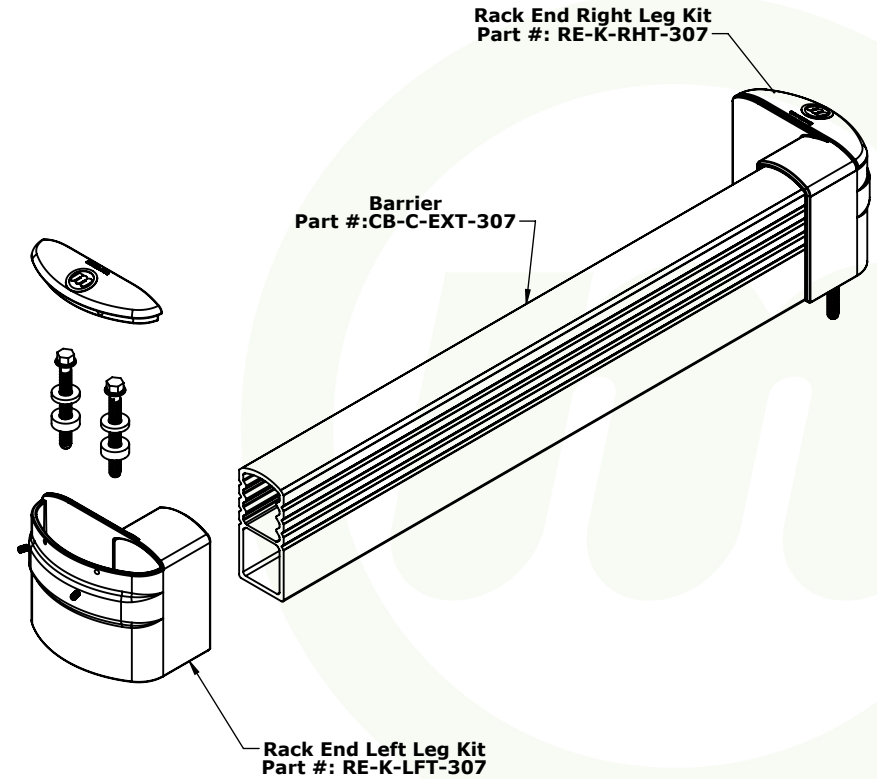

TOP VIEW

FRONT VIEW

FIXING DETAIL

Customer Drawing
Rack End Protector

McCue US
(978) 741-8500
CustomerCare@mccue.com

McCue UK
+44 1908-365-511
UKCServices@mccue.com

McCue China
+86-592-2200 790
ChinaOffice@mccue.com