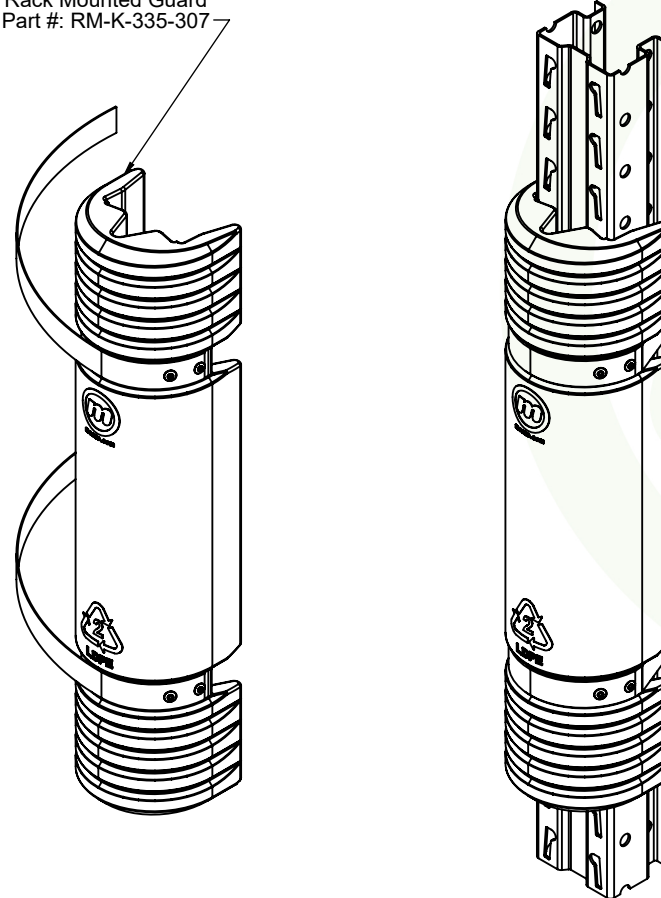

Rack Mounted Guard
Part #: RM-K-335-307

Racking Width
85mm MAX
60mm MIN
[3.35in]
[2.36in]

<p>Customer Drawing</p> <p>Rack Mounted Guard</p>
 <p>McCue</p> <p>McCue US (978) 741-8500 CustomerCare@mccue.com</p> <p>McCue UK +44 1908-365-511 UKCServices@mccue.com</p> <p>McCue China +86-592-2200 790 ChinaOffice@mccue.com</p> <p>mccue.com</p>