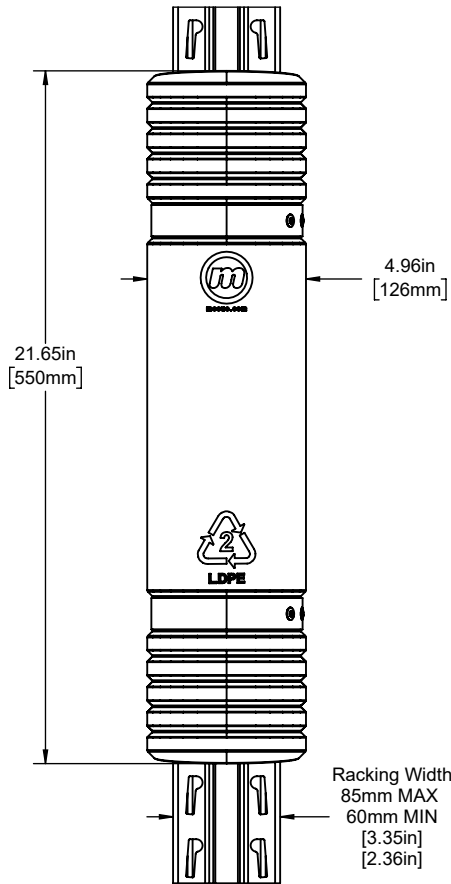

Rack Mounted Guard
Part #: RM-K-335-307

Racking Width
85mm MAX
60mm MIN
[3.35in]
[2.36in]

<p>Customer Drawing</p> <p>Rack Mounted Guard</p>
 <p>McCue</p> <p>McCue US (978) 741-8500 CustomerCare@mccue.com</p> <p>McCue UK +44 1908-365-511 UKCServices@mccue.com</p> <p>McCue China +86-592-2200 790 ChinaOffice@mccue.com</p> <p>mccue.com</p>