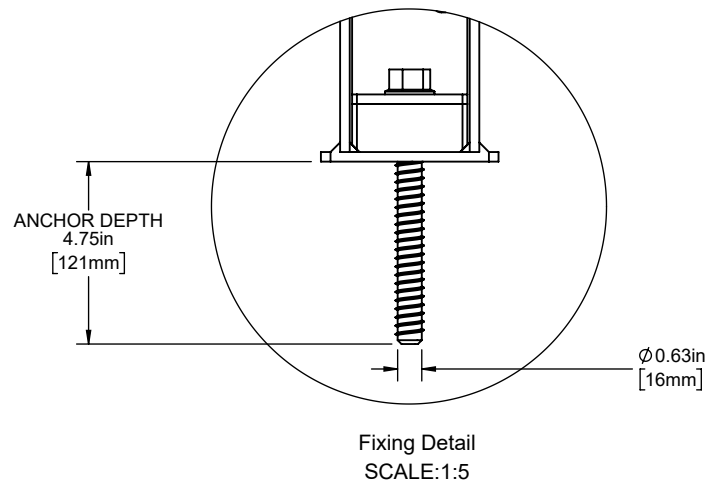

Top View
SCALE: 1:25

Front View

Customer Drawing
Shock Absorbing Box Rail

McCue US
(978) 741-8500
CustomerCare@mccue.com

McCue UK
+44 1908-365-511
UKCServices@mccue.com

McCue China
+86-592-2200 790
ChinaOffice@mccue.com