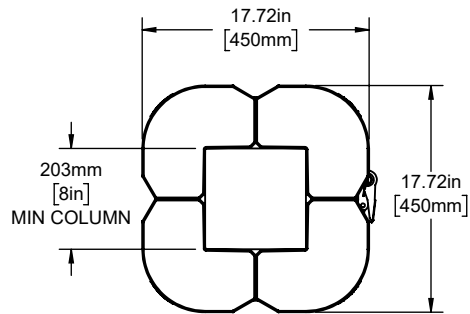

Column Guard
Maximum Column Size
[300mm x 300mm]

Column Guard
Maximum Column Size
[300mm x 300mm]

Column Guard
with 200mm [7.87in] Extenders
Fits Any Column Size

Column Guard Extender
Part#: CG-C-008-307

Top View

Top View
with 200mm Extender

Top View
with 200mm Extender

Customer Drawing
Shock Absorbing
Column Guard

McCue US
(978) 741 8500
CustomerCare@mccue.com

McCue UK
+44 1908-365-511
JKCServices@mccue.com