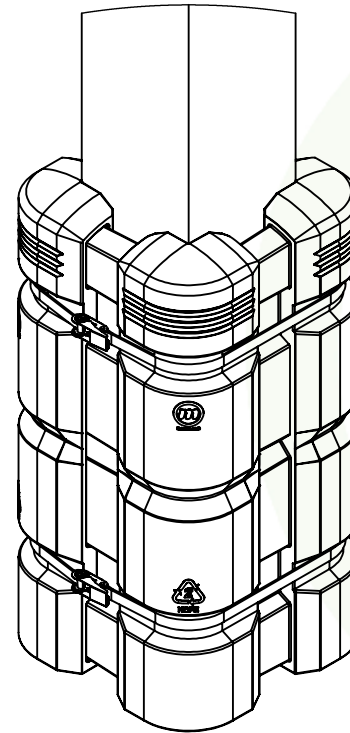

Column Guard
Maximum Column Size
[300mm x 300mm]

Column Guard
Maximum Column Size
[300mm x 300mm]

Column Guard
with 200mm [7.87in] Extenders
Fits Any Column Size

Column Guard Extender
Part#: CG-C-008-307

Top View

Top View
with 200mm Extender

Top View
with 200mm Extender

Customer Drawing
Shock Absorbing
Column Guard

McCue US
(978) 741 8500
CustomerCare@mccue.com

McCue UK
+44 1908-365-511
JKCServices@mccue.com