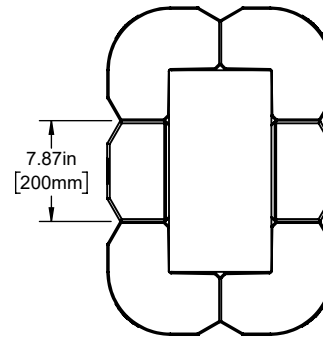

Column Guard
Maximum Column Size
[300mm x 300mm]

Column Guard
Maximum Column Size
[300mm x 300mm]

Column Guard
with 200mm [7.87in] Extenders
Fits Any Column Size

Column Guard Extender
Part#: CG-C-008-307

Top View

Top View
with 200mm Extender

Top View
with 200mm Extender

Customer Drawing
Shock Absorbing
Column Guard

McCue US
(978) 741 8500
CustomerCare@mccue.com

McCue UK
+44 1908-365-511
JKCServices@mccue.com