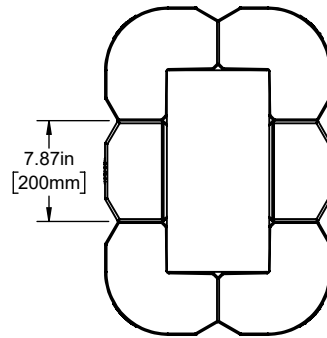

Column Guard
Maximum Column Size
[300mm x 300mm]

Column Guard
Maximum Column Size
[300mm x 300mm]

Column Guard
with 200mm [7.87in] Extenders
Fits Any Column Size

Column Guard Extender
Part#: CG-C-008-307

Top View

Top View
with 200mm Extender

Top View
with 200mm Extender

Customer Drawing
Shock Absorbing
Column Guard

McCue US
(978) 741 8500
CustomerCare@mccue.com

McCue UK
+44 1908-365-511
JKCServices@mccue.com