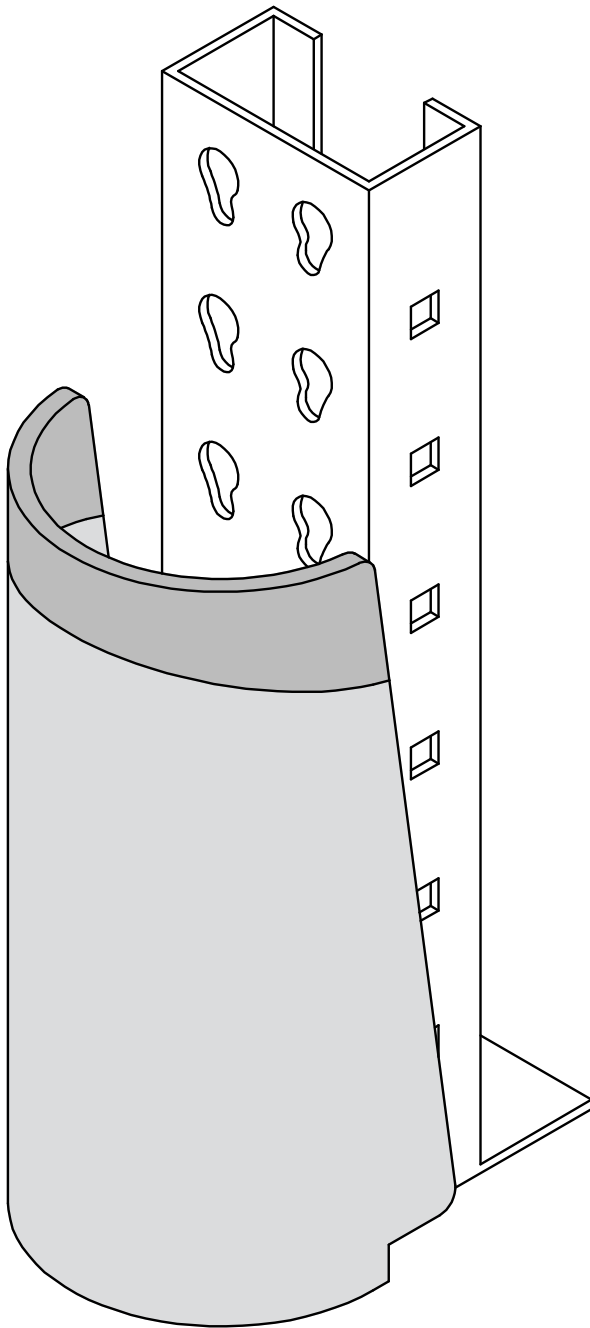

Shock Absorbing Rack Guard

INSTALLATION INSTRUCTIONS

Components

Rack Guard

Steel Washer & Rubber Damper

Concrete Anchor (s)

Tools Required

Marker

Tape Measure

Drill Bit

Rotary Hammer

24mm, 15/16\"

Impact Wrench

Vacuum

Scan for product information

Questions